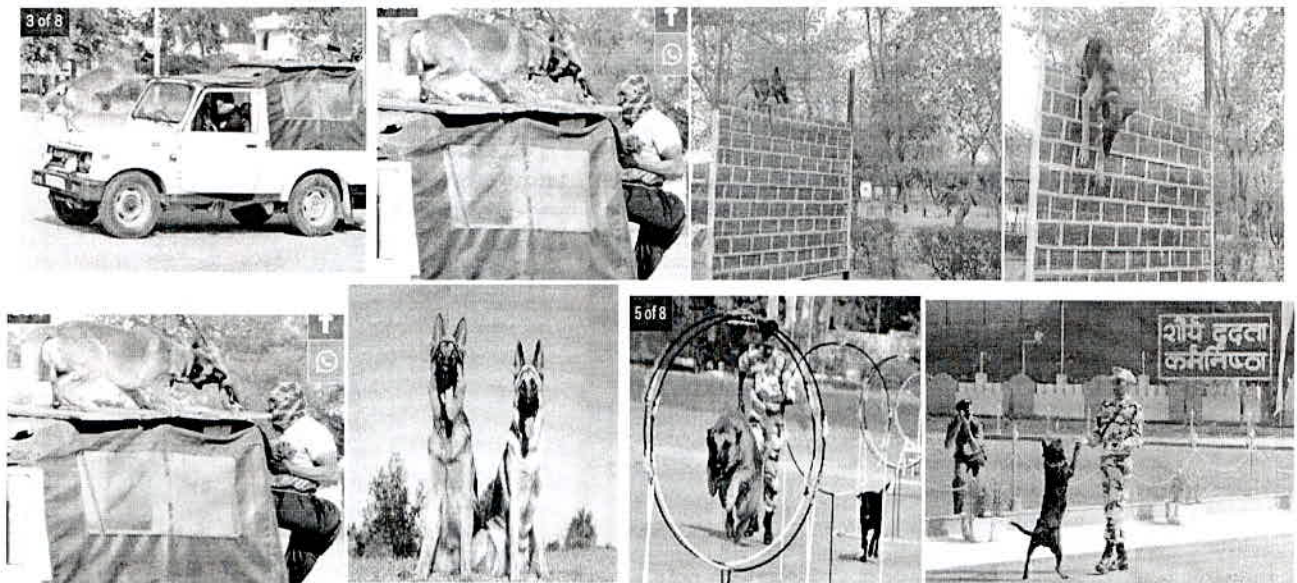

To provide holistic and wholesome healthcare to the dogs, a Veterinary Hospital is functional round the clock under supervision of well qualified Veterinary and Par Veterinary staff. All modern facilities for treatment and prophylaxis are available in the hospital which include following:

- Well equipped laboratory with facilities of blood, stool & urine examination and cultural sensitivity tests, etc
- Modern Radiography & Sonography facilities
- Small animal surgical theatre
- Segregation kennels for sick animals